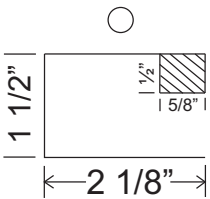

Big Valley Wood Products, LLC

Specializing in Dovetail Drawer Boxes

Ph: 717-935-5088 • Fax: 717-935-5224

POD - D

Finished Unfinished

Back View Notches

Top Left Top Right
 Bottom Left Bottom Right
 2 Bottom

Shelf Guard Style

A B C

(Guards will be applied to all shelves.)

Comments

Customer Name: _____

Job# / PO: _____

Species: _____

Date Ordered: _____

Back Top Notch
Right Side
(as shown)

Over All
Height →

Top Front Notch
(as shown)