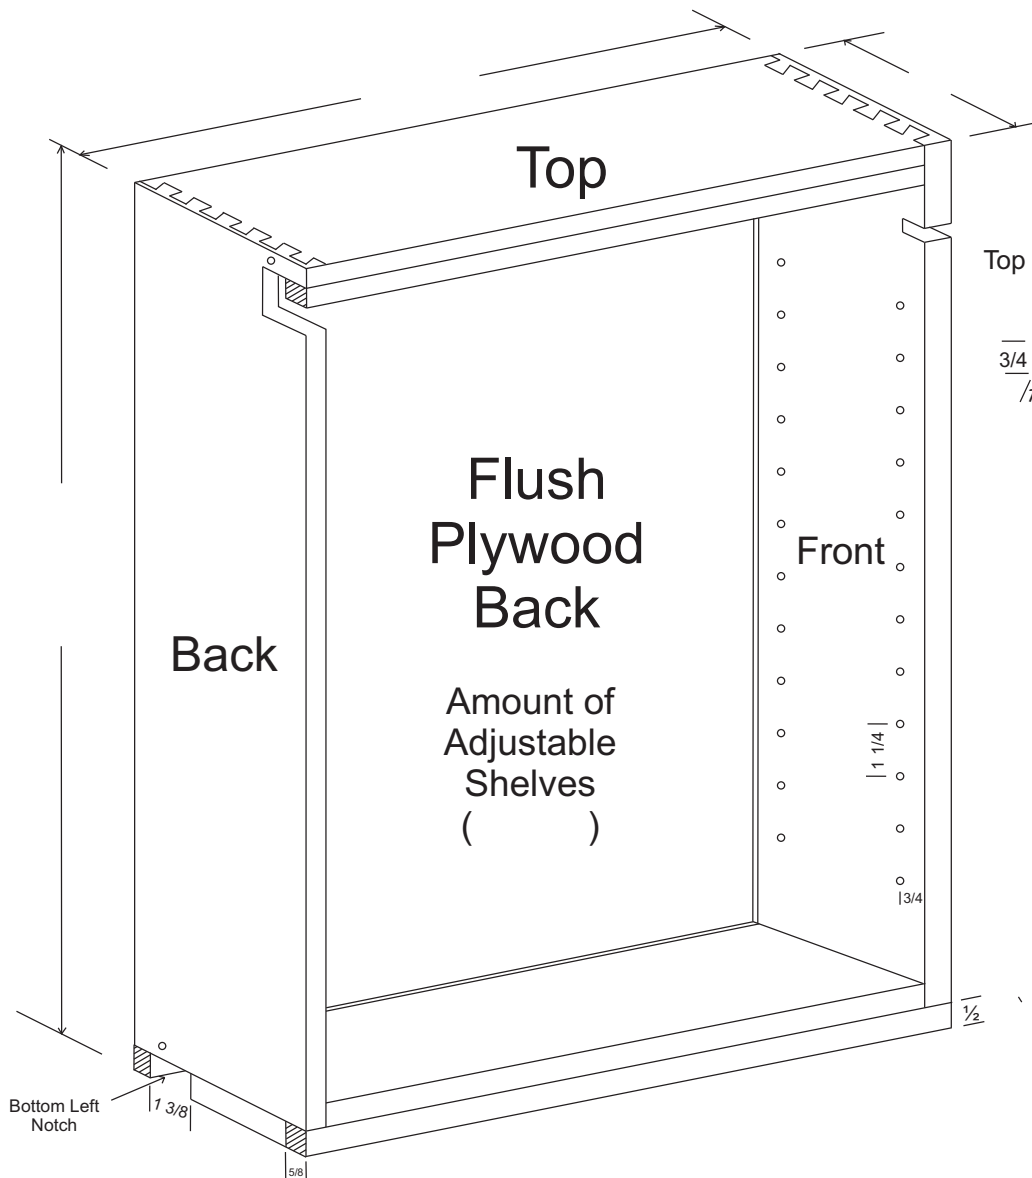

## Shelf Guard Style

A     B     C  
*(Guards will be applied to all shelves.)*

## Comments

Customer Name: \_\_\_\_\_

Job# / PO: \_\_\_\_\_

Species: \_\_\_\_\_

Date Ordered: \_\_\_\_\_

Back Top Notch  
Right Side  
(as shown)

Top Front Notch  
(as shown)

Over All Height →